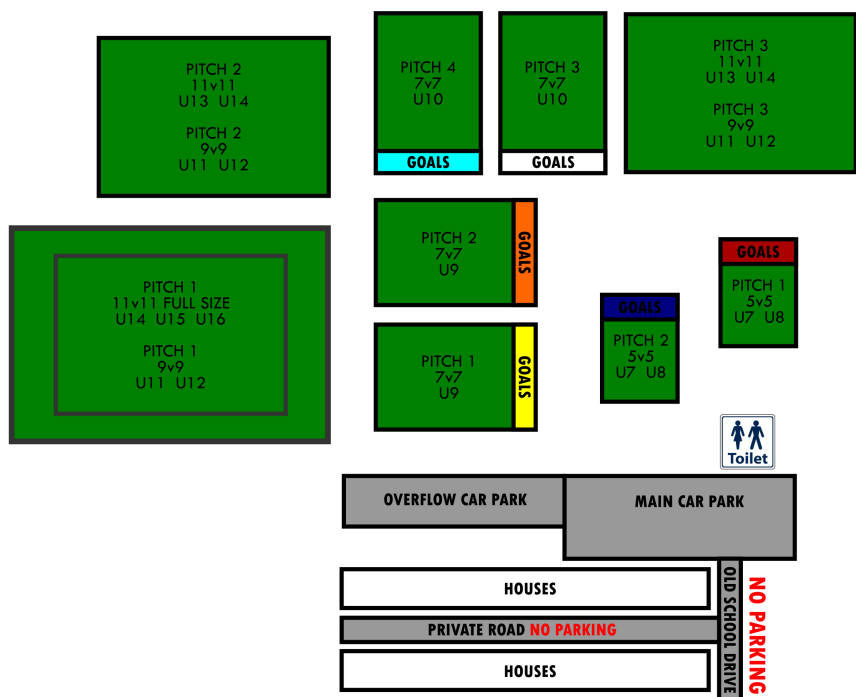

### BUTTERFIELD ROAD PITCH LAYOUT

**WWFC HOME  
COLOURS -  
BURGUNDY TOPS,  
SHORTS AND  
SOCKS**

### NO PARKING ON OLD SCHOOL DRIVE

IF OUR CAR PARK IS FULL THEN YOU CAN PARK IN THE SURROUNDING STREETS BUT **NOT** OLD SCHOOL DRIVE. PLEASE BE AWARE THE CAR PARK IS LOCKED AFTER THE LAST GAME